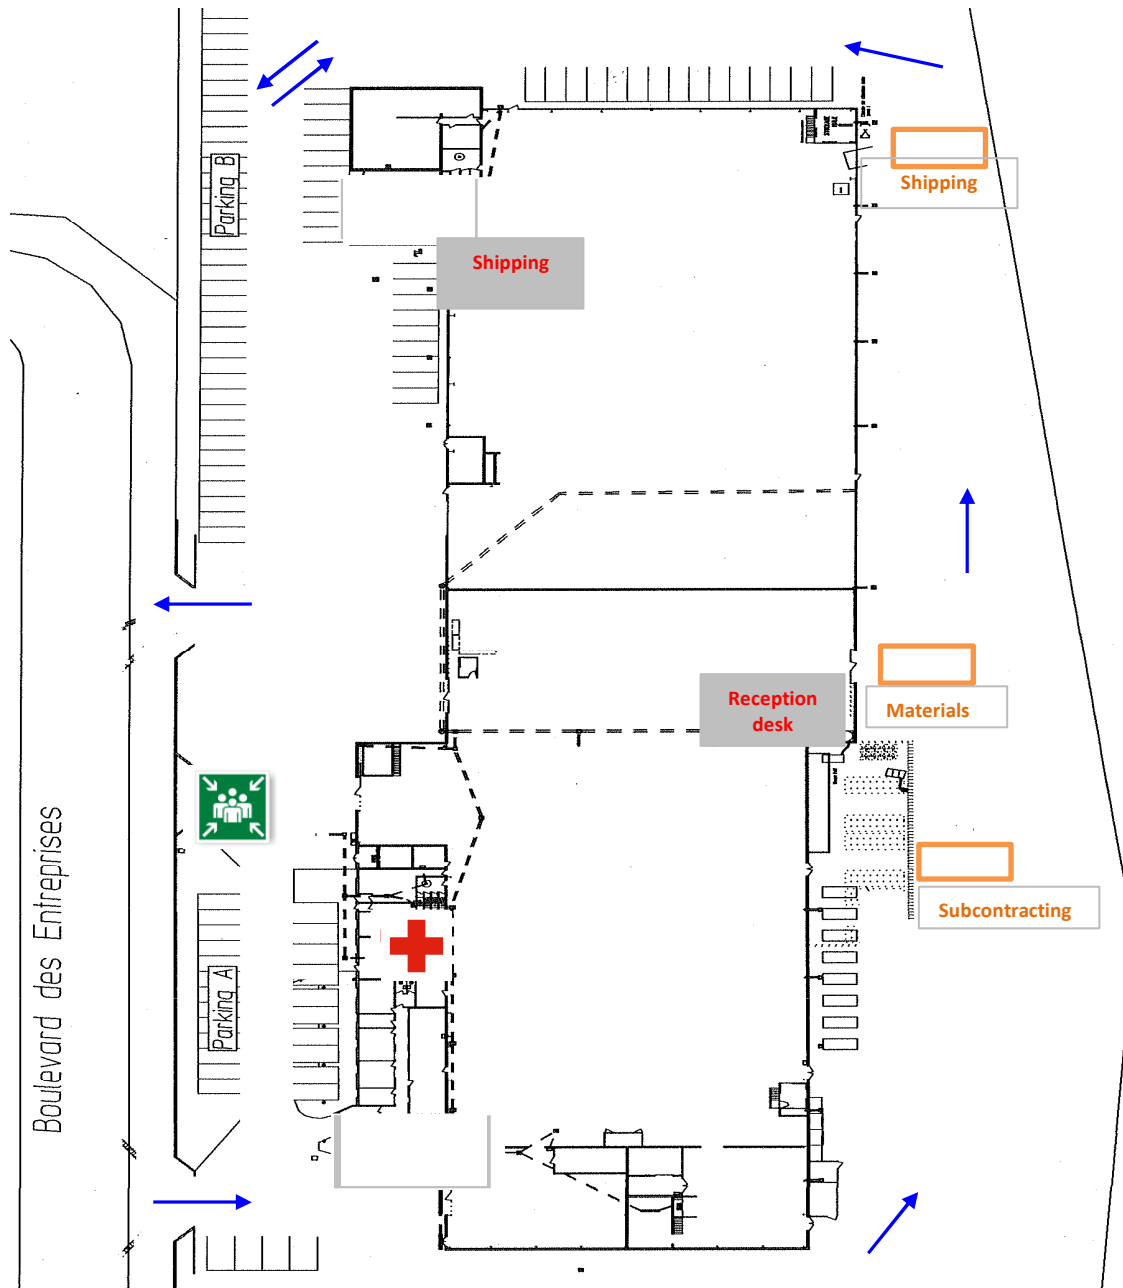

**Precise address:** 37 bd des entreprises  
ZI de Vaure  
F - 42600 MONTBRISON

=> Please park your vehicle in the loading - unloading area 

=> Then, go to the welcoming desk. There, you will be informed how to access to toilet facilities and drinks vending machines.

**THANK YOU FOR RESPECTING THE RULES DEFINED IN THE SAFETY PROTOCOL**